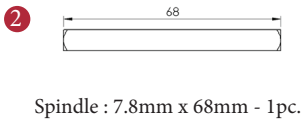

TRIDENT LOW PROFILE LEVER ON ROSE

1
PAIRED VIEW

This latch handle is suitable for use with most U.K. tubular latches.
For a new door installation we would recommend using our York standard tubular latch from the list below.

TUBULAR LATCH

(not Included, must be ordered separately)

YKTL2-AT	2½" Antique Finish
YKTL2-BLK	2½" Black Finish
YKTL2-MB	2½" Matt Bronze Finish
YKTL2-PB	2½" Brass Finish
YKTL2-PC&PN	2½" Polished Chrome & Nickel Finish
YKTL2-SB	2½" Satin Brass Finish
YKTL2-SN&SC	2½" Satin Nickel & Chrome Finish
YKTL3-AT	3" Antique Finish
YKTL3-BLK	3" Black Finish
YKTL3-MB	3" Matt Bronze Finish
YKTL3-PB	3" Brass Finish
YKTL3-PC&PN	3" Polished Chrome & Nickel Finish
YKTL3-SB	3" Satin Brass Finish
YKTL3-SN&SC	3" Satin Nickel & Chrome Finish

Box Contains	1	2	3	4	5
	Pair of lever handles	1x 68mm spindle suitable for 35mm & 44 mm thick door	1x Allen Key	1x Iron screw	8x Brass wood screws

M Marcus Ltd., Dudley

Product Code

BAU2910

Material

Solid Brass