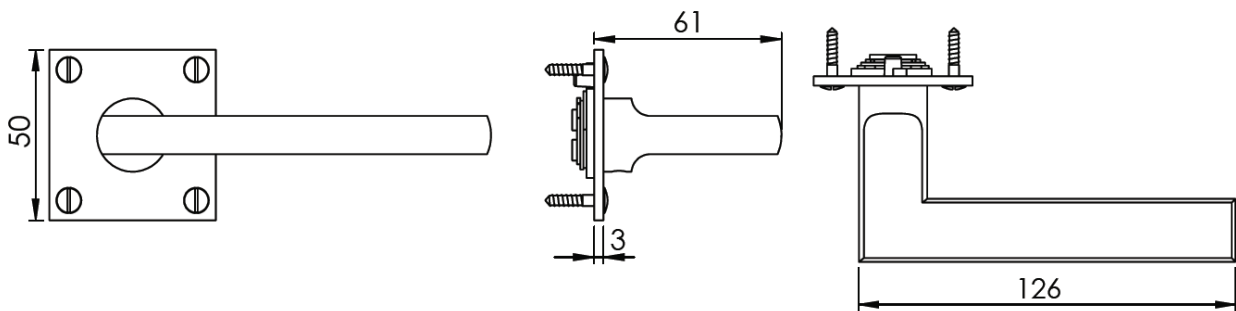

TRIDENT LOW PROFILE LEVER ON ROSE

1
PAIRED VIEW

This latch handle is suitable for use with most U.K. tubular latches.
For a new door installation we would recommend using our York standard tubular latch from the list below.

TUBULAR LATCH

(not Included, must be ordered separately)

YKTL2-AT	2½" Antique Finish
YKTL2-BLK	2½" Black Finish
YKTL2-MB	2½" Matt Bronze Finish
YKTL2-PB	2½" Brass Finish
YKTL2-PC&PN	2½" Polished Chrome & Nickel Finish
YKTL2-SB	2½" Satin Brass Finish
YKTL2-SN&SC	2½" Satin Nickel & Chrome Finish
YKTL3-AT	3" Antique Finish
YKTL3-BLK	3" Black Finish
YKTL3-MB	3" Matt Bronze Finish
YKTL3-PB	3" Brass Finish
YKTL3-PC&PN	3" Polished Chrome & Nickel Finish
YKTL3-SB	3" Satin Brass Finish
YKTL3-SN&SC	3" Satin Nickel & Chrome Finish

Box Contains	1	2	3	4	5
	Pair of lever handles	1x 68mm spindle suitable for 35mm & 44 mm thick door	1x Allen Key	1x Iron screw	8x Brass wood screws

M Marcus Ltd., Dudley

Product Code

BAU2910

Material

Solid Brass

Available in all Heritage Brass finishes.

Sizes shown are in mm and approximate.
We reserve the right to amend where necessary and without any prior notice.