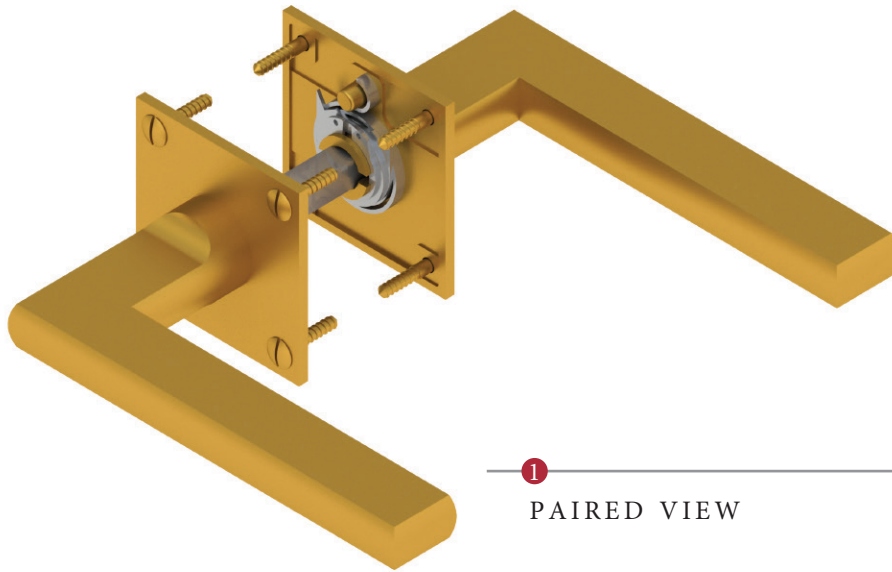

TRIDENT LOW PROFILE LEVER ON ROSE

1
PAIRED VIEW

This latch handle is suitable for use with most U.K. tubular latches.
For a new door installation we would recommend using our York standard tubular latch from the list below.

TUBULAR LATCH

(not Included, must be ordered separately)

YKTL2-AT	2½" Antique Finish
YKTL2-BLK	2½" Black Finish
YKTL2-MB	2½" Matt Bronze Finish
YKTL2-PB	2½" Brass Finish
YKTL2-PC&PN	2½" Polished Chrome & Nickel Finish
YKTL2-SB	2½" Satin Brass Finish
YKTL2-SN&SC	2½" Satin Nickel & Chrome Finish
YKTL3-AT	3" Antique Finish
YKTL3-BLK	3" Black Finish
YKTL3-MB	3" Matt Bronze Finish
YKTL3-PB	3" Brass Finish
YKTL3-PC&PN	3" Polished Chrome & Nickel Finish
YKTL3-SB	3" Satin Brass Finish
YKTL3-SN&SC	3" Satin Nickel & Chrome Finish

Box Contains	1	2	3	4	5
	Pair of lever handles	1x 68mm spindle suitable for 35mm & 44 mm thick door	1x Allen Key	1x Iron screw	8x Brass wood screws

M Marcus Ltd., Dudley

Product Code

BAU2910

Material

Solid Brass