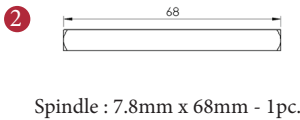

TRIDENT LOW PROFILE LEVER ON ROSE

1
PAIRED VIEW

This latch handle is suitable for use with most U.K. tubular latches.
For a new door installation we would recommend using our York standard tubular latch from the list below.

TUBULAR LATCH

(not Included, must be ordered separately)

YKTL2-AT	2½" Antique Finish
YKTL2-BLK	2½" Black Finish
YKTL2-MB	2½" Matt Bronze Finish
YKTL2-PB	2½" Brass Finish
YKTL2-PC&PN	2½" Polished Chrome & Nickel Finish
YKTL2-SB	2½" Satin Brass Finish
YKTL2-SN&SC	2½" Satin Nickel & Chrome Finish
YKTL3-AT	3" Antique Finish
YKTL3-BLK	3" Black Finish
YKTL3-MB	3" Matt Bronze Finish
YKTL3-PB	3" Brass Finish
YKTL3-PC&PN	3" Polished Chrome & Nickel Finish
YKTL3-SB	3" Satin Brass Finish
YKTL3-SN&SC	3" Satin Nickel & Chrome Finish

Box Contains	1	2	3	4	5
	Pair of lever handles	1x 68mm spindle suitable for 35mm & 44 mm thick door	1x Allen Key	1x Iron screw	8x Brass wood screws

M Marcus Ltd., Dudley

Product Code

BAU2910

Material

Solid Brass