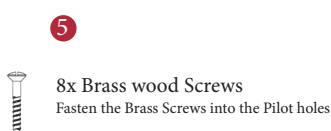

BAUHAUS LOW PROFILE LEVER ON ROSE

This latch handle is suitable for use with most U.K. tubular latches.  
For a new door installation we would recommend using our York standard tubular latch from the list below.

TUBULAR LATCH  
(not Included, must be ordered separately)

YKTL2-AT	2½" Antique Finish
YKTL2-BLK	2½" Black Finish
YKTL2-MB	2½" Matt Bronze Finish
YKTL2-PB	2½" Brass Finish
YKTL2-PC&PN	2½" Polished Chrome & Nickel Finish
YKTL2-SB	2½" Satin Brass Finish
YKTL2-SN&SC	2½" Satin Nickel & Chrome Finish
YKTL3-AT	3" Antique Finish
YKTL3-BLK	3" Black finish
YKTL3-MB	3" Matt Bronze Finish
YKTL3-PB	3" Brass Finish
YKTL3-PC&PN	3" Polished Chrome & Nickel Finish
YKTL3-SB	3" Satin Brass Finish
YKTL3-SN&SC	3" Satin Nickel & Chrome Finish

Box Contains	1	2	3	4	5
	Pair of lever handles	1x 68mm spindle suitable for 35mm & 44 mm thick door	1x Allen Key	1x Iron screw	8x Brass wood screws

M Marcus Ltd., Dudley

Product Code	Material	Available in all Heritage Brass finishes.	Sizes shown are in mm and approximate. We reserve the right to amend where necessary and without any prior notice.
BAU1926	Solid Brass		