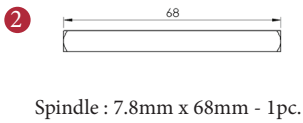

BAUHAUS LOW PROFILE LEVER ON ROSE

This latch handle is suitable for use with most U.K. tubular latches.  
For a new door installation we would recommend using our York standard tubular latch from the list below.

TUBULAR LATCH  
(not Included, must be ordered separately)

YKTL2-AT	2½" Antique Finish
YKTL2-BLK	2½" Black Finish
YKTL2-MB	2½" Matt Bronze Finish
YKTL2-PB	2½" Brass Finish
YKTL2-PC&PN	2½" Polished Chrome & Nickel Finish
YKTL2-SB	2½" Satin Brass Finish
YKTL2-SN&SC	2½" Satin Nickel & Chrome Finish
YKTL3-AT	3" Antique Finish
YKTL3-BLK	3" Black finish
YKTL3-MB	3" Matt Bronze Finish
YKTL3-PB	3" Brass Finish
YKTL3-PC&PN	3" Polished Chrome & Nickel Finish
YKTL3-SB	3" Satin Brass Finish
YKTL3-SN&SC	3" Satin Nickel & Chrome Finish

Box Contains	1	2	3	4	5
	Pair of lever handles	1x 68mm spindle suitable for 35mm & 44 mm thick door	1x Allen Key	1x Iron screw	8x Brass wood screws

M Marcus Ltd., Dudley

Product Code	Material	Available in all Heritage Brass finishes.	Sizes shown are in mm and approximate. We reserve the right to amend where necessary and without any prior notice.
BAU1926	Solid Brass		