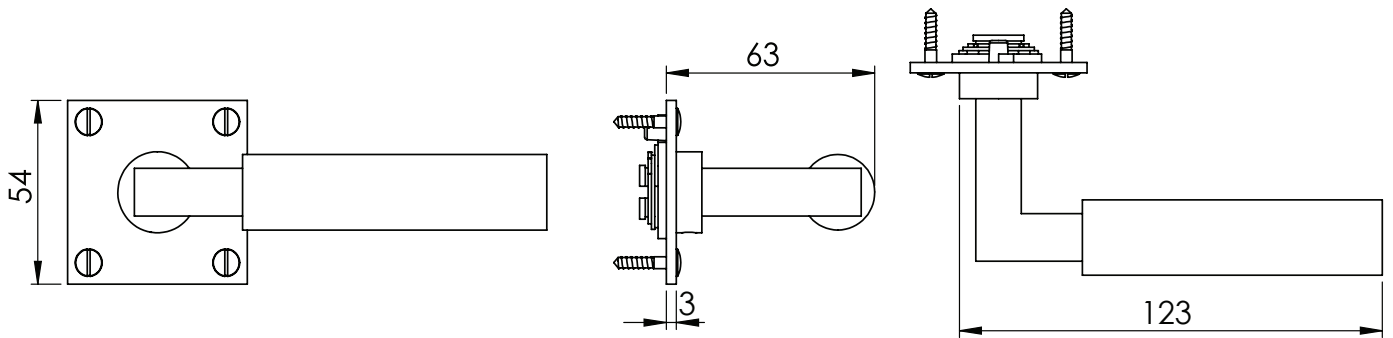

BAUHAUS LOW PROFILE LEVER ON ROSE

This latch handle is suitable for use with most U.K. tubular latches.  
For a new door installation we would recommend using our York standard tubular latch from the list below.

TUBULAR LATCH  
(not Included, must be ordered separately)

YKTL2-AT	2½" Antique Finish
YKTL2-BLK	2½" Black Finish
YKTL2-MB	2½" Matt Bronze Finish
YKTL2-PB	2½" Brass Finish
YKTL2-PC&PN	2½" Polished Chrome & Nickel Finish
YKTL2-SB	2½" Satin Brass Finish
YKTL2-SN&SC	2½" Satin Nickel & Chrome Finish
YKTL3-AT	3" Antique Finish
YKTL3-BLK	3" Black finish
YKTL3-MB	3" Matt Bronze Finish
YKTL3-PB	3" Brass Finish
YKTL3-PC&PN	3" Polished Chrome & Nickel Finish
YKTL3-SB	3" Satin Brass Finish
YKTL3-SN&SC	3" Satin Nickel & Chrome Finish

Box Contains	1	2	3	4	5
	Pair of lever handles	1x 68mm spindle suitable for 35mm & 44 mm thick door	1x Allen Key	1x Iron screw	8x Brass wood screws

M Marcus Ltd., Dudley

Product Code	Material	Available in all Heritage Brass finishes.	Sizes shown are in mm and approximate. We reserve the right to amend where necessary and without any prior notice.
BAU1926	Solid Brass		