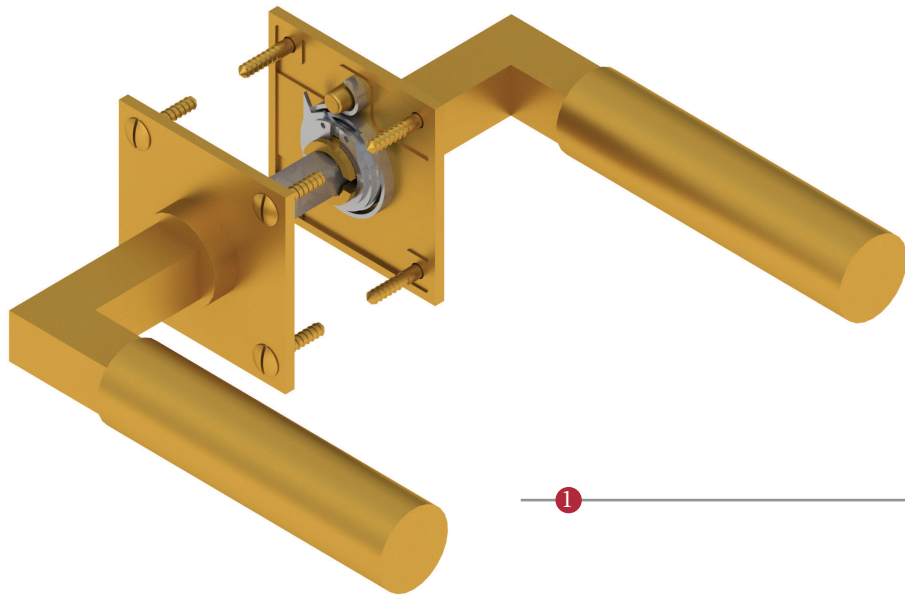

BAUHAUS LOW PROFILE LEVER ON ROSE

This latch handle is suitable for use with most U.K. tubular latches.  
For a new door installation we would recommend using our York standard tubular latch from the list below.

TUBULAR LATCH  
(not Included, must be ordered separately)

YKTL2-AT	2½" Antique Finish
YKTL2-BLK	2½" Black Finish
YKTL2-MB	2½" Matt Bronze Finish
YKTL2-PB	2½" Brass Finish
YKTL2-PC&PN	2½" Polished Chrome & Nickel Finish
YKTL2-SB	2½" Satin Brass Finish
YKTL2-SN&SC	2½" Satin Nickel & Chrome Finish
YKTL3-AT	3" Antique Finish
YKTL3-BLK	3" Black finish
YKTL3-MB	3" Matt Bronze Finish
YKTL3-PB	3" Brass Finish
YKTL3-PC&PN	3" Polished Chrome & Nickel Finish
YKTL3-SB	3" Satin Brass Finish
YKTL3-SN&SC	3" Satin Nickel & Chrome Finish

Box Contains	1	2	3	4	5
	Pair of lever handles	1x 68mm spindle suitable for 35mm & 44 mm thick door	1x Allen Key	1x Iron screw	8x Brass wood screws

M Marcus Ltd., Dudley

Product Code	Material	Available in all Heritage Brass finishes.	Sizes shown are in mm and approximate. We reserve the right to amend where necessary and without any prior notice.
BAU1926	Solid Brass		