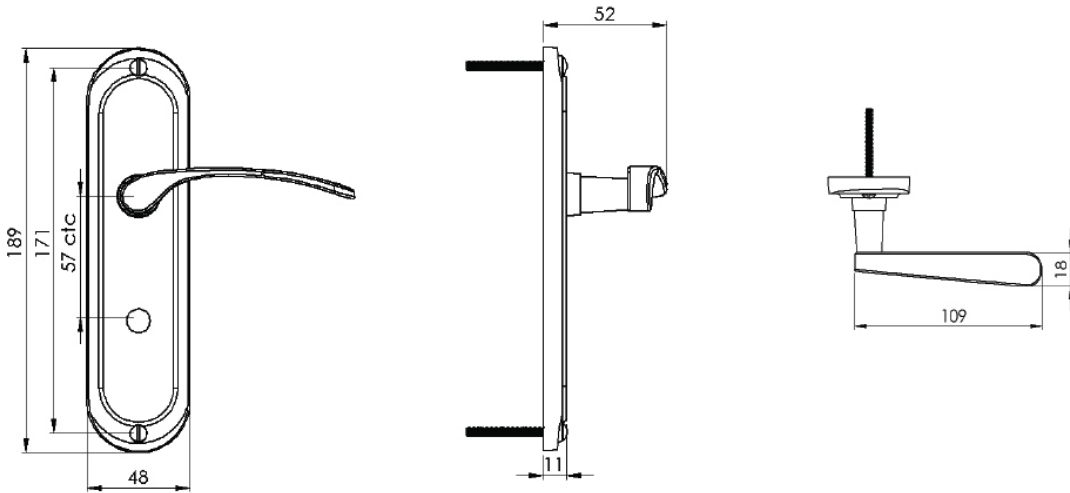

AMBASSADOR BATHROOM/CLOAKROOM HANDLE WITH PRIVACY TURN

INSIDE VIEW

With thumbturn.

OUTSIDE VIEW

With slotted release.  
Used to open door in emergency.

This bathroom handle is suitable for use with most U.K. bathroom locks with a 57mm CTC.  
For a new door installation we would recommend using our York bathroom locks from the list below.

Thumbturn x 1pc.

2 mm Allen key :  
Used to fasten thumbturn

Spindle : 7.8mm x 85mm - 1pc.

2x Male & Female screw.

BATHROOM LOCKS

(not Included, must be ordered seperately)

- YKBL2-AT 2 1/2" Antique Finish
- YKBL2-BLK 2 1/2" Black Finish
- YKBL2-MB 2 1/2" Matt Bronze Finish
- YKBL2-PB 2 1/2" Brass Finish
- YKBL2-PC&PN 2 1/2" Polished Chrome & Nickel Finish
- YKBL2-SB 2 1/2" Satin Brass Finish
- YKBL2-SN&SC 2 1/2" Satin Nickel & Chrome Finish
- YKBL3-AT 3" Antique Finish
- YKBL3-BLK 3" Black Finish
- YKBL3-MB 3" Matt Bronze Finish
- YKBL3-PB 3" Brass Finish
- YKBL3-PC&PN 3" Polished Chrome & Nickel Finish
- YKBL3-SB 3" Satin Brass Finish
- YKBL3-SN&SC 3" Satin Nickel & Chrome Finish

Box Contains

①	②	③	④	⑤
Pair of lever handles	1x Thumbturn & release	1x 85mm spindle suitable for 35mm & 45 mm thick door	1x Allen key	2x Brass male & female screw sets

  
**M Marcus Ltd., Dudley**

Product Code

AMB6230

Material

Solid Brass

Available in all Heritage Brass finishes.

Sizes shown are in mm and approximate.  
We reserve the right to amend where necessary and without any prior notice.