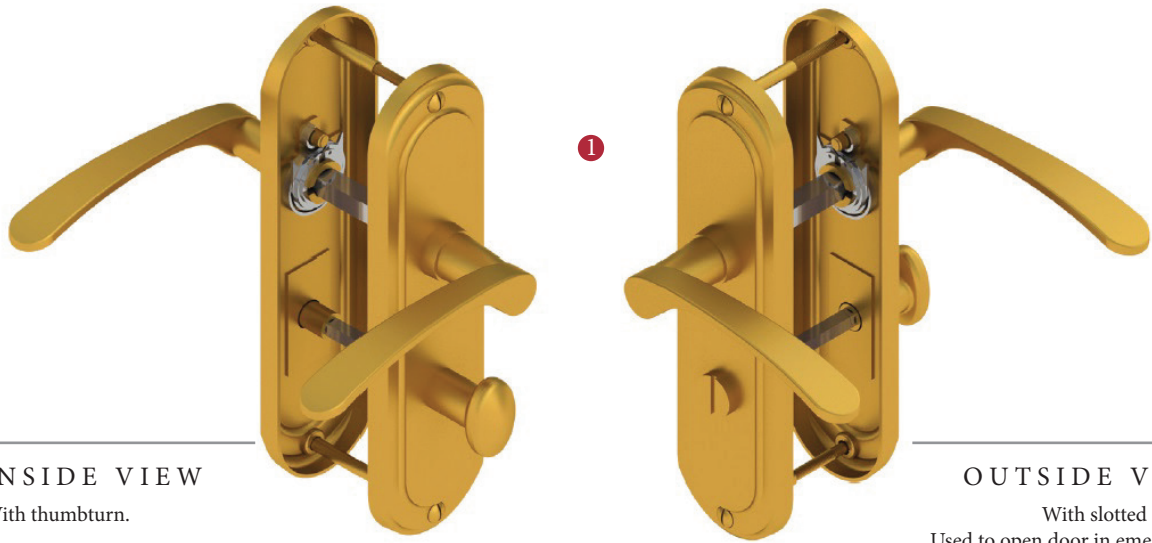

AMBASSADOR BATHROOM/CLOAKROOM HANDLE WITH PRIVACY TURN

INSIDE VIEW

With thumbturn.

OUTSIDE VIEW

With slotted release.  
Used to open door in emergency.

This bathroom handle is suitable for use with most U.K. bathroom locks with a 57mm CTC.  
For a new door installation we would recommend using our York bathroom locks from the list below.

Thumbturn x 1pc.

2 mm Allen key :  
Used to fasten thumbturn

Spindle : 7.8mm x 85mm - 1pc.

2x Male & Female screw.

BATHROOM LOCKS

(not Included, must be ordered seperately)

- YKBL2-AT 2 1/2" Antique Finish
- YKBL2-BLK 2 1/2" Black Finish
- YKBL2-MB 2 1/2" Matt Bronze Finish
- YKBL2-PB 2 1/2" Brass Finish
- YKBL2-PC&PN 2 1/2" Polished Chrome & Nickel Finish
- YKBL2-SB 2 1/2" Satin Brass Finish
- YKBL2-SN&SC 2 1/2" Satin Nickel & Chrome Finish
- YKBL3-AT 3" Antique Finish
- YKBL3-BLK 3" Black Finish
- YKBL3-MB 3" Matt Bronze Finish
- YKBL3-PB 3" Brass Finish
- YKBL3-PC&PN 3" Polished Chrome & Nickel Finish
- YKBL3-SB 3" Satin Brass Finish
- YKBL3-SN&SC 3" Satin Nickel & Chrome Finish

Box Contains

①	②	③	④	⑤
Pair of lever handles	1x Thumbturn & release	1x 85mm spindle suitable for 35mm & 45 mm thick door	1x Allen key	2x Brass male & female screw sets

  
**M Marcus Ltd., Dudley**

Product Code