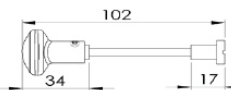

AMBASSADOR BATHROOM/CLOAKROOM HANDLE WITH PRIVACY TURN

INSIDE VIEW

With thumbturn.

OUTSIDE VIEW

With slotted release.  
Used to open door in emergency.

This bathroom handle is suitable for use with most U.K. bathroom locks with a 57mm CTC.  
For a new door installation we would recommend using our York bathroom locks from the list below.

Thumbturn x 1pc.

2 mm Allen key :  
Used to fasten thumbturn

Spindle : 7.8mm x 85mm - 1pc.

2x Male & Female screw.

BATHROOM LOCKS

(not Included, must be ordered seperately)

- YKBL2-AT 2 1/2" Antique Finish
- YKBL2-BLK 2 1/2" Black Finish
- YKBL2-MB 2 1/2" Matt Bronze Finish
- YKBL2-PB 2 1/2" Brass Finish
- YKBL2-PC&PN 2 1/2" Polished Chrome & Nickel Finish
- YKBL2-SB 2 1/2" Satin Brass Finish
- YKBL2-SN&SC 2 1/2" Satin Nickel & Chrome Finish
- YKBL3-AT 3" Antique Finish
- YKBL3-BLK 3" Black Finish
- YKBL3-MB 3" Matt Bronze Finish
- YKBL3-PB 3" Brass Finish
- YKBL3-PC&PN 3" Polished Chrome & Nickel Finish
- YKBL3-SB 3" Satin Brass Finish
- YKBL3-SN&SC 3" Satin Nickel & Chrome Finish

Box Contains

①	②	③	④	⑤
Pair of lever handles	1x Thumbturn & release	1x 85mm spindle suitable for 35mm & 45 mm thick door	1x Allen key	2x Brass male & female screw sets

  
**M Marcus Ltd., Dudley**

Product Code