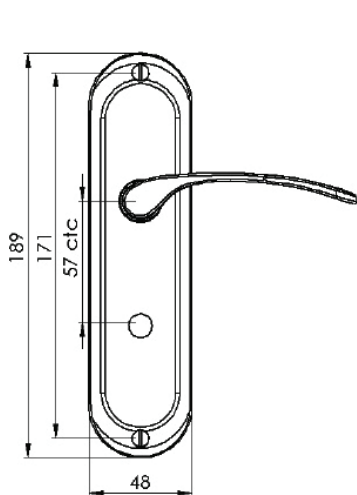

AMBASSADOR BATHROOM/CLOAKROOM HANDLE WITH PRIVACY TURN

INSIDE VIEW

With thumbturn.

1

OUTSIDE VIEW

With slotted release.
Used to open door in emergency.

This bathroom handle is suitable for use with most U.K. bathroom locks with a 57mm CTC.
For a new door installation we would recommend using our York bathroom locks from the list below.

Thumbturn x 1pc.

2

4

2 mm Allen key :
Used to fasten thumbturn

3

Spindle : 7.8mm x 85mm - 1pc.

5

2x Male & Female screw.

Box Contains

①	②	③	④	⑤
Pair of lever handles	1x Thumbturn & release	1x 85mm spindle suitable for 35mm & 45 mm thick door	1x Allen key	2x Brass male & female screw sets

M Marcus Ltd., Dudley

Product Code

AMB6230

Material

Solid Brass

Available in all Heritage Brass finishes.

Sizes shown are in mm and approximate.
We reserve the right to amend where necessary and without any prior notice.