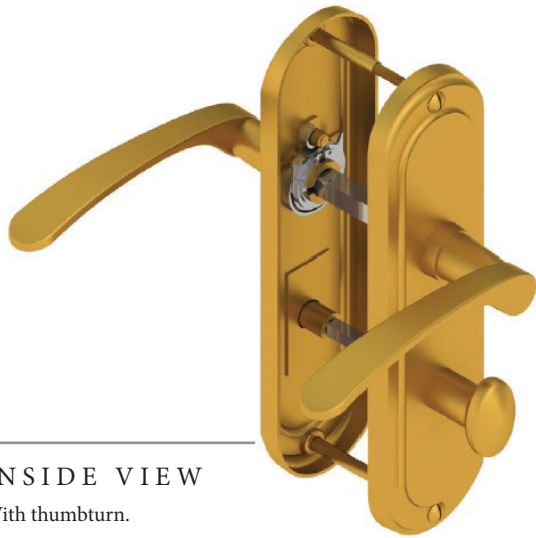

AMBASSADOR BATHROOM/CLOAKROOM HANDLE WITH PRIVACY TURN

INSIDE VIEW

With thumbturn.

1

OUTSIDE VIEW

With slotted release.
Used to open door in emergency.

This bathroom handle is suitable for use with most U.K. bathroom locks with a 57mm CTC.
For a new door installation we would recommend using our York bathroom locks from the list below.

Thumbturn x 1pc.

2

4

2 mm Allen key :
Used to fasten thumbturn

3

Spindle : 7.8mm x 85mm - 1pc.

5

2x Male & Female screw.

Box Contains

①	②	③	④	⑤
Pair of lever handles	1x Thumbturn & release	1x 85mm spindle suitable for 35mm & 45 mm thick door	1x Allen key	2x Brass male & female screw sets

M Marcus Ltd., Dudley

Product Code

AMB6230