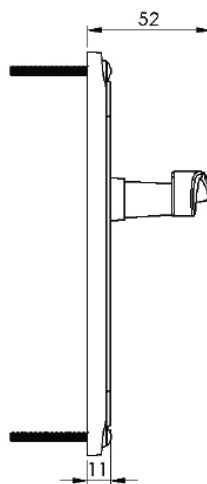

AMBASSADOR BATHROOM/CLOAKROOM HANDLE WITH PRIVACY TURN

INSIDE VIEW

With thumbturn.

1

OUTSIDE VIEW

With slotted release.
Used to open door in emergency.

This bathroom handle is suitable for use with most U.K. bathroom locks with a 57mm CTC.
For a new door installation we would recommend using our York bathroom locks from the list below.

Thumbturn x 1pc.

2

4

2 mm Allen key :
Used to fasten thumbturn

3

Spindle : 7.8mm x 85mm - 1pc.

5

2x Male & Female screw.

Box Contains

①	②	③	④	⑤
Pair of lever handles	1x Thumbturn & release	1x 85mm spindle suitable for 35mm & 45 mm thick door	1x Allen key	2x Brass male & female screw sets

M Marcus Ltd., Dudley

Product Code

AMB6230

Material

Solid Brass

Available in all Heritage Brass finishes.

Sizes shown are in mm and approximate.
We reserve the right to amend where necessary and without any prior notice.