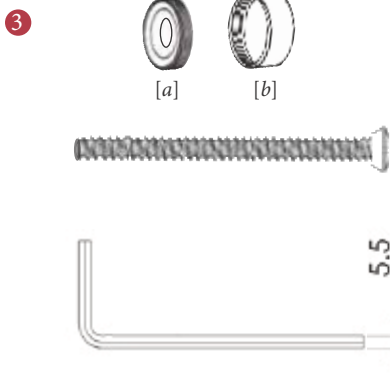

V850 LETTER PLATE 13 x 3"

② Dimensions:
see the outlines given above

FINISHES

- MB Matt Bronze finish
- SB Satin Brass finish
- PN Polished Nickel finish
- SN Satin Nickel finish
- AT Antique Brass finish
- SC Satin Chrome finish
- PB Polished Brass finish
- PC Polished Chrome finish

Overview

① Letter Plate illustrated

② (General dimensions of Letter Plate)

③ Supplied with:
1x Allen key 2x threaded washer [a]
2x threaded Allen bolt 2x decorative cap [b]

M Marcus Ltd., Dudley

Product Code

V850 330

Material

Solid Brass

Sizes shown are in mm and approximate. We reserve the right to amend where necessary and without any prior notice.