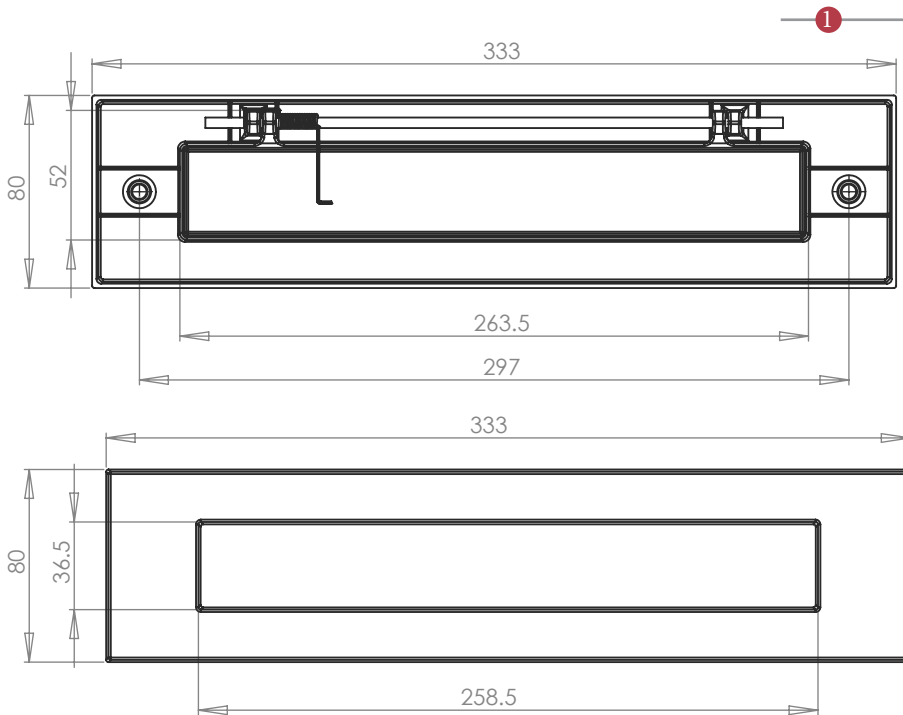

V850 LETTER PLATE 13 x 3"

② Dimensions:
see the outlines given above

FINISHES

- MB Matt Bronze finish
- SB Satin Brass finish
- PN Polished Nickel finish
- SN Satin Nickel finish
- AT Antique Brass finish
- SC Satin Chrome finish
- PB Polished Brass finish
- PC Polished Chrome finish

Overview

① Letter Plate illustrated

② (General dimensions of Letter Plate)

③ Supplied with:
1x Allen key 2x threaded washer [a]
2x threaded Allen bolt 2x decorative cap [b]

M Marcus Ltd., Dudley

Product Code

V850 330

Material

Solid Brass

Sizes shown are in mm and approximate. We reserve the right to amend where necessary and without any prior notice.