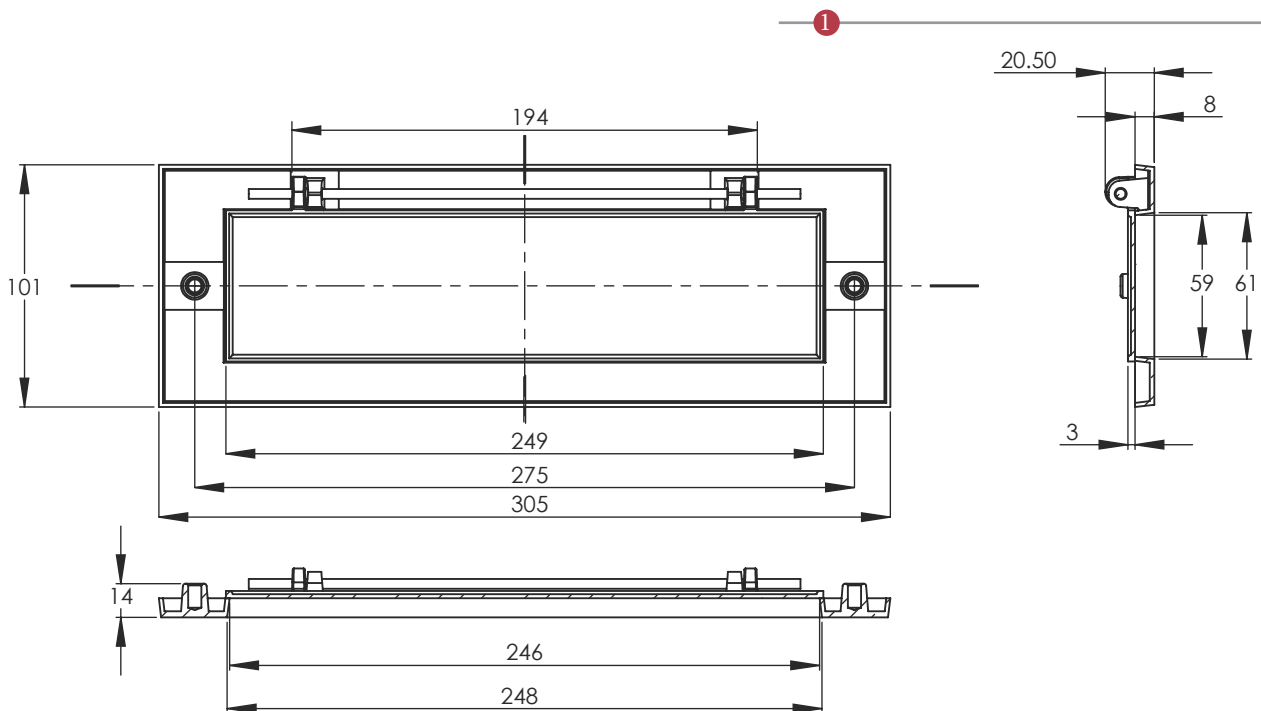

V850 LETTER PLATE 12"

② Dimensions: see the outlines given above

5.5

FINISHES

- ME Matt Bronze finish
- SB Satin Brass finish
- PN Polished Nickel finish
- SN Satin Nickel finish
- AT Antique Brass finish
- SC Satin Chrome finish
- PE Polished Brass finish
- PC Polished Chrome finish

Unlacquered Brass (ULB)

Overview

① Letter Plate illustrated

② (General dimensions of Letter Plate)

③ Supplied with:
 1x Allen key 2x threaded washer [a]
 2x threaded Allen bolt 2x decorative cap [b]

M Marcus Ltd., Dudley

Product Code

V850 305

Material

Solid Brass

Sizes shown are in mm and approximate. We reserve the right to amend where necessary and without any prior notice.