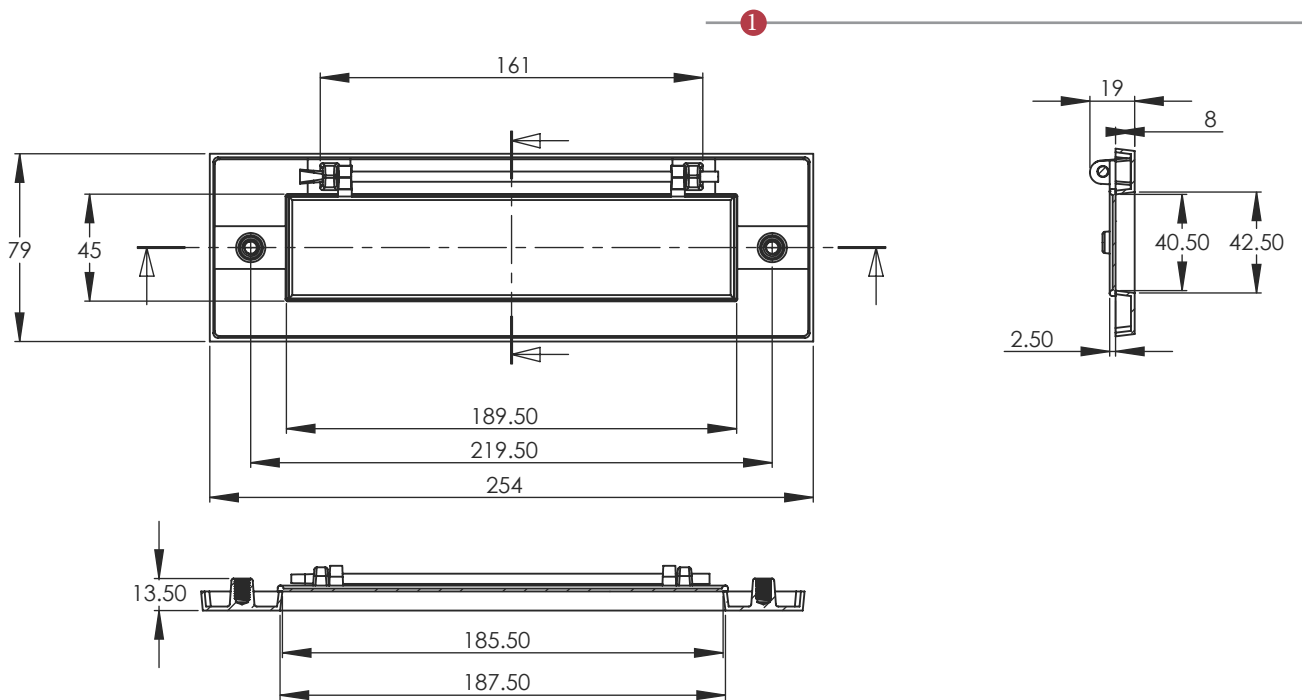

V850 LETTER PLATE 10 x 3"

② Dimensions: see the outlines given above

5.5

FINISHES

- ◆ MB Matt Bronze finish
  - ◆ SB Satin Brass finish
  - ◆ PN Polished Nickel finish
  - ◆ SN Satin Nickel finish
  - ◆ AT Antique Brass finish
  - ◆ SC Satin Chrome finish
  - ◆ PE Polished Brass finish
  - ◆ PC Polished Chrome finish
  - ◆ BK Matt Black finish
- Unlacquered Brass (ULB)*

Overview

① Letter Plate illustrated

② (General dimensions of Letter Plate)

③ Supplied with:  
1x Allen key      2x threaded washer [a]  
2x threaded Allen bolt      2x decorative cap [b]

M Marcus Ltd., Dudley

Product Code

V850 254

Material

Solid Brass

Sizes shown are in mm and approximate. We reserve the right to amend where necessary and without any prior notice.