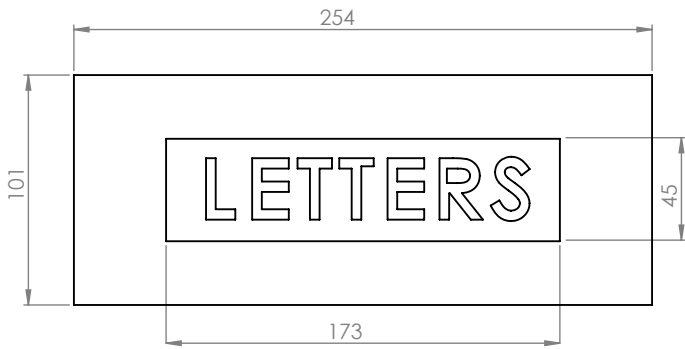

V845 EMBOSSED LETTERPLATE

2

1

2 Dimensions: see the outlines given above

FINISHES

- ME Matt Bronze finish
- SB Satin Brass finish
- SN Satin Nickel finish
- AT Antique Brass finish
- SC Satin Chrome finish
- PB Polished Brass finish
- PC Polished Chrome finish

Overview	1 Embossed Letterplate illustrated	2 General Dimensions of Embossed Letterplate	3 Supplied with: 2x 65mm threaded back bolt 2x matching finish washer
----------	------------------------------------	--	---

M Marcus Ltd., Dudley

Sizes shown are in mm and approximate. We reserve the right to amend where necessary and without any prior notice.

Product Code	Material
V845	Solid Brass