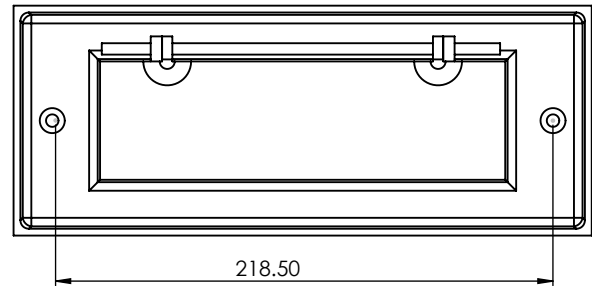

V845 EMBOSSED LETTERPLATE

2

1

2 Dimensions: see the outlines given above

FINISHES

- ME Matt Bronze finish
- SB Satin Brass finish
- SN Satin Nickel finish
- AT Antique Brass finish
- SC Satin Chrome finish
- PB Polished Brass finish
- PC Polished Chrome finish

Overview	1 Embossed Letterplate illustrated	2 General Dimensions of Embossed Letterplate	3 Supplied with: 2x 65mm threaded back bolt 2x matching finish washer
----------	------------------------------------	--	---

M Marcus Ltd., Dudley

Sizes shown are in mm and approximate. We reserve the right to amend where necessary and without any prior notice.

Product Code	Material
V845	Solid Brass