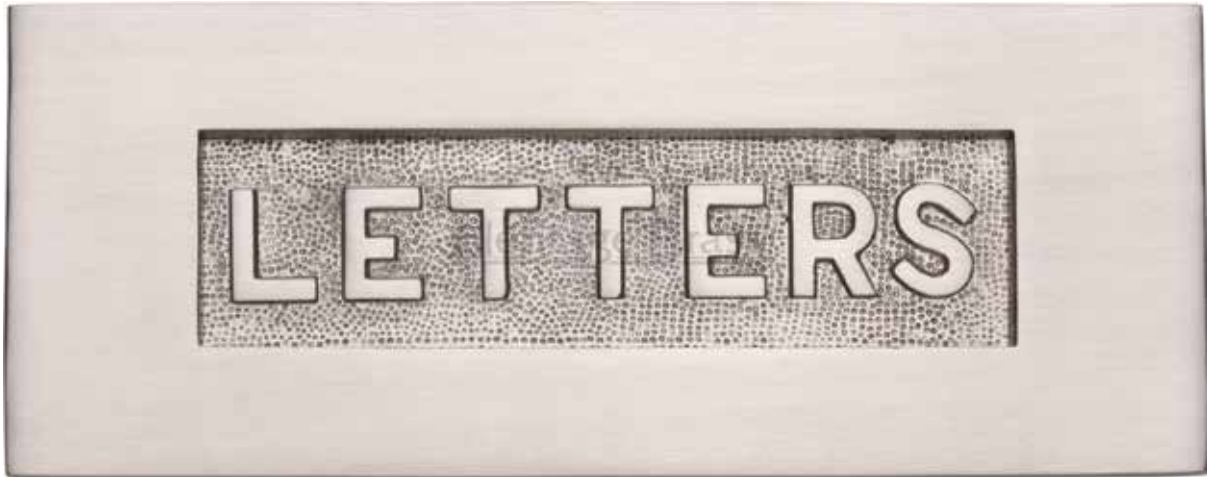

V845 EMBOSSED LETTERPLATE

2

1

2 Dimensions: see the outlines given above

FINISHES

- ME Matt Bronze finish
- SB Satin Brass finish
- SN Satin Nickel finish
- AT Antique Brass finish
- SC Satin Chrome finish
- PB Polished Brass finish
- PC Polished Chrome finish

Overview	1 Embossed Letterplate illustrated	2 General Dimensions of Embossed Letterplate	3 Supplied with: 2x 65mm threaded back bolt 2x matching finish washer
----------	------------------------------------	--	---