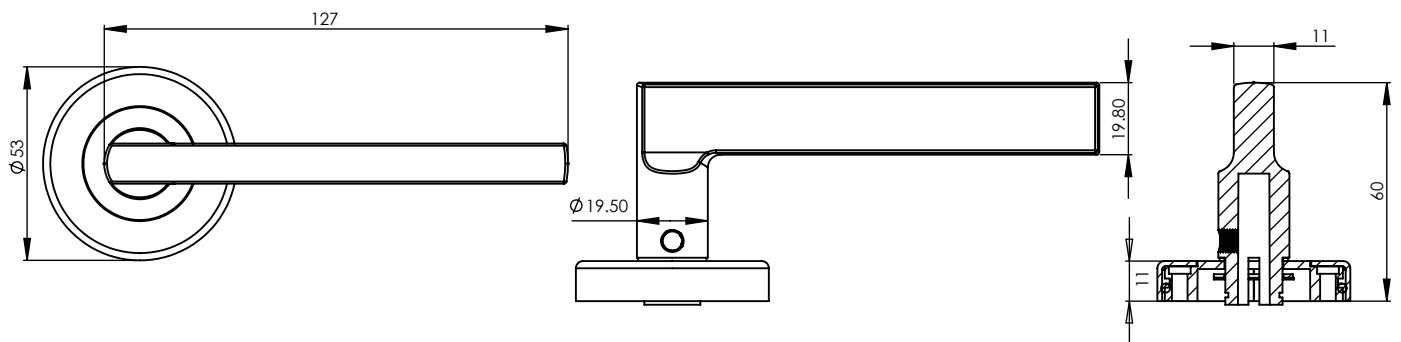

LEVER ON ROUND ROSE

1 LEVER VIEW

This latch handle is suitable for use with most U.K. tubular latches.

FINISHES

- Satin Chrome finish
- Polished Chrome finish
- Matt Black finish

Box Contains	1	2	3	4
	Lever handles	1x spindle suitable for 35mm to 44mm thick door 1 x Allen Key	2x Machine screws	8x Steel wood screws

M Marcus Ltd., Dudley

Product Code	Description	Material	Sizes shown are in mm and approximate. We reserve the right to amend where necessary and without any prior notice.
SC-7580	Vector Door Handle on Round Rose	Zinc Alloy	