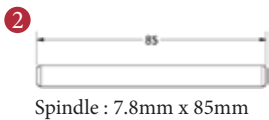

LEVER ON ROUND ROSE

1 LEVER VIEW

This latch handle is suitable for use with most U.K. tubular latches.

FINISHES

- Satin Chrome finish
- Polished Chrome finish
- Matt Black finish

Box Contains	1	2	3	4
	Lever handles	1x spindle suitable for 35mm to 44mm thick door 1 x Allen Key	2x Machine screws	8x Steel wood screws

M Marcus Ltd., Dudley

Product Code	Description	Material	Sizes shown are in mm and approximate. We reserve the right to amend where necessary and without any prior notice.
SC-7580	Vector Door Handle on Round Rose	Zinc Alloy	