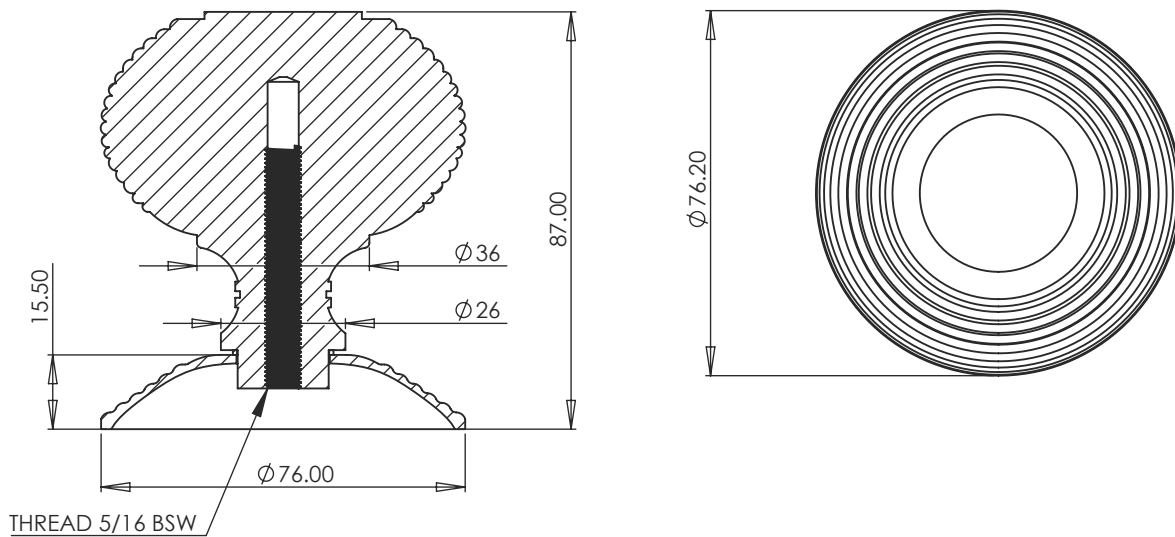

RR906 REEDED CENTRE DOOR KNOB (External door hardware)

1

FINISHES

- MB** Matt Bronze finish
- SB** Satin Brass finish
- PN** Polished Nickel finish
- SN** Satin Nickel finish
- AT** Antique Brass finish
- SC** Satin Chrome finish
- PB** Polished Brass finish
- PC** Polished Chrome finish
- ULB** Unlacquered Brass

Overview

- 1 Door Knob with fixings illustrated
- 2 (General dimensions of Door Knob)
- 3 Supplied with:  
1x Allen key                      1x threaded washer [a]  
1x threaded Allen bolt        1x decorative cap [b]

  
M Marcus Ltd., Dudley

Product Code

RR906

Material

Solid Brass

Sizes shown are in mm and approximate. We reserve the right to amend where necessary and without any prior notice.