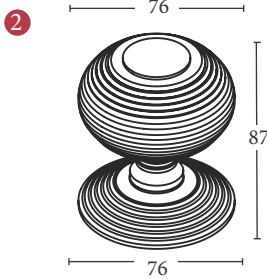

RR906 REEDED CENTRE DOOR KNOB (External door hardware)

1

FINISHES

- MB** Matt Bronze finish
- SB** Satin Brass finish
- PN** Polished Nickel finish
- SN** Satin Nickel finish
- AT** Antique Brass finish
- SC** Satin Chrome finish
- PB** Polished Brass finish
- PC** Polished Chrome finish
- ULB** Unlacquered Brass

Overview

- 1 Door Knob with fixings illustrated
- 2 (General dimensions of Door Knob)
- 3 Supplied with:  
1x Allen key                      1x threaded washer [a]  
1x threaded Allen bolt        1x decorative cap [b]

  
M Marcus Ltd., Dudley

Product Code

RR906

Material

Solid Brass

Sizes shown are in mm and approximate. We reserve the right to amend where necessary and without any prior notice.