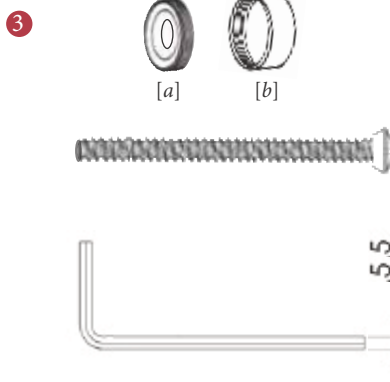

RR906 REEDED CENTRE DOOR KNOB (External door hardware)

1

FINISHES

- MB** Matt Bronze finish
- SB** Satin Brass finish
- PN** Polished Nickel finish
- SN** Satin Nickel finish
- AT** Antique Brass finish
- SC** Satin Chrome finish
- PB** Polished Brass finish
- PC** Polished Chrome finish
- ULB** Unlacquered Brass

Overview

- 1 Door Knob with fixings illustrated
- 2 (General dimensions of Door Knob)
- 3 Supplied with:  
1x Allen key                      1x threaded washer [a]  
1x threaded Allen bolt        1x decorative cap [b]

  
M Marcus Ltd., Dudley

Product Code

RR906

Material

Solid Brass

Sizes shown are in mm and approximate. We reserve the right to amend where necessary and without any prior notice.