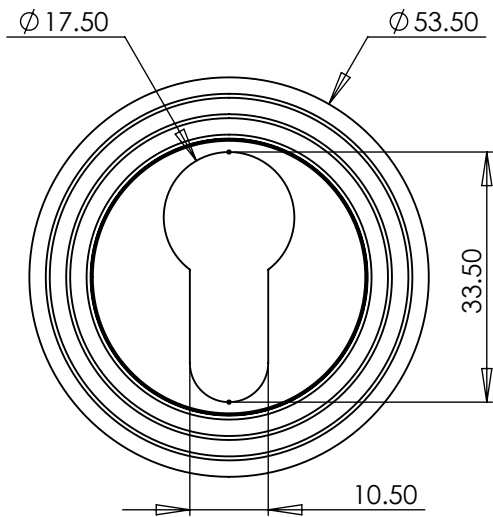

RR4020 EURO PROFILE CYLINDER ESCUTCHEON

2

1

2 Dimensions:  
see the outlines given above

3  2 x Brass wood screws  
Fasten the brass screw into the pilot hole

FINISHES

-  Matt Bronze finish
-  Satin Brass finish
-  Satin Nickel finish
-  Antique Brass finish
-  Polished Brass finish
-  Polished Chrome finish

Overview

① Euro Profile Cylinder Escutcheon illustrated	② General Dimension of Euro Profile Cylinder Escutcheon	③ Supplied with: 2 x Brass wood screws
---	--	--

 M Marcus Ltd., Dudley

Product Code

RR4020

Material

Solid Brass

Sizes shown are in mm and approximate.  
We reserve the right to amend where  
necessary and without any prior notice.