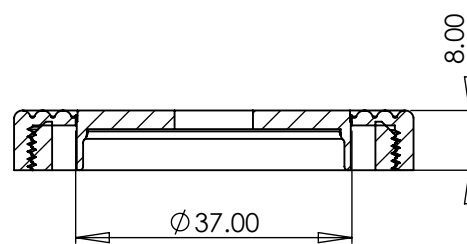

RR4020 EURO PROFILE CYLINDER ESCUTCHEON

2

1

2 Dimensions:  
see the outlines given above

3  2 x Brass wood screws  
Fasten the brass screw into the pilot hole

FINISHES

-  Matt Bronze finish
-  Satin Brass finish
-  Satin Nickel finish
-  Antique Brass finish
-  Polished Brass finish
-  Polished Chrome finish

Overview

① Euro Profile Cylinder Escutcheon illustrated	② General Dimension of Euro Profile Cylinder Escutcheon	③ Supplied with: 2 x Brass wood screws
---	--	--

 M Marcus Ltd., Dudley

Product Code

RR4020

Material

Solid Brass

Sizes shown are in mm and approximate.  
We reserve the right to amend where  
necessary and without any prior notice.