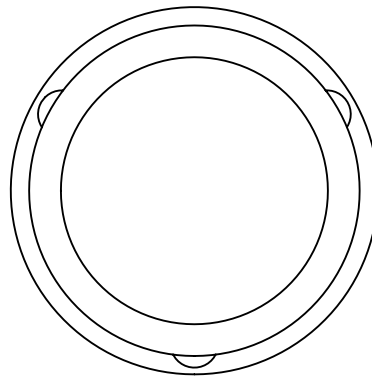

## RPW4975 MORTICE KNOB ON ROSE ALVELEY DESIGN

2

1

2

Dimensions:  
see the outlines given above

3

Brass wood screws x 6pc

1

Box  
Contains

Mortice Knob on Rose  
Alveley Design  
illustrated

2

General dimension of  
Mortice Knob on Rose Alveley Design

3

Supplied with:  
6x 25mm Brass wood screws

M Marcus Ltd., Dudley

Product Code	Material	Description	Sizes shown are in mm and approximate. We reserve the right to amend where necessary and without any prior notice.
RPW4975	Solid Bronze	Rustic Pewter Mortice Knob on Rose Alveley Design	