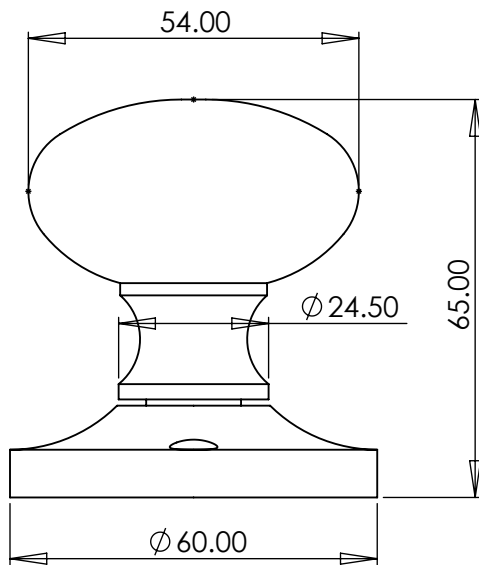

## RPW4975 MORTICE KNOB ON ROSE ALVELEY DESIGN

2

1

2

Dimensions:  
see the outlines given above

3

Brass wood screws x 6pc

1

Box  
Contains

Mortice Knob on Rose  
Alveley Design  
illustrated

2

General dimension of  
Mortice Knob on Rose Alveley Design

3

Supplied with:  
6x 25mm Brass wood screws

M Marcus Ltd., Dudley

Product Code	Material	Description	Sizes shown are in mm and approximate. We reserve the right to amend where necessary and without any prior notice.
RPW4975	Solid Bronze	Rustic Pewter Mortice Knob on Rose Alveley Design	