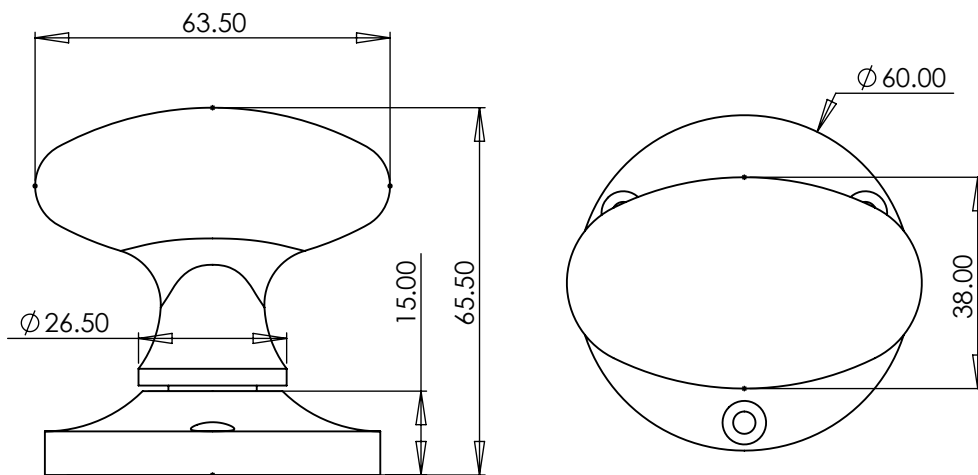

## RPW4555 MORTICE KNOB ON ROSE KNOWLE DESIGN

2

1

2

Dimensions:  
see the outlines given above

3

Brass wood screws x 6pc

1

Mortice Knob on Rose Knowle Design illustrated

2

General dimension of Mortice Knob on Rose Knowle Design

3

Supplied with:  
6x 25mm Brass wood screws

Box  
Contains

M Marcus Ltd., Dudley

Product Code	Material	Description	Sizes shown are in mm and approximate. We reserve the right to amend where necessary and without any prior notice.
RPW4555	Solid Bronze	Rustic Pewter Mortice Knob on Rose Knowle Design	