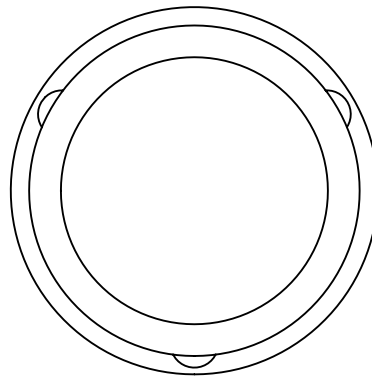

Solid Bronze Rustic

DOOR & CABINET HARDWARE

RDB4975 MORTICE KNOB ON ROSE ALVELEY DESIGN

2

1

2

Dimensions:
see the outlines given above

3

Brass wood screws x 6pc

1

Box
Contains

Mortice Knob on Rose
Alveley Design
illustrated

2

General dimension of
Mortice Knob on Rose Alveley Design

3

Supplied with:
6x 25mm Brass wood screws

M Marcus Ltd., Dudley

| Product Code | Material | Description | Sizes shown are in mm and approximate. We reserve the right to amend where necessary and without any prior notice. |
|--------------|--------------|--|--|
| RDB4975 | Solid Bronze | Rustic Dark Bronze Mortice Knob on Rose Alveley Design | |