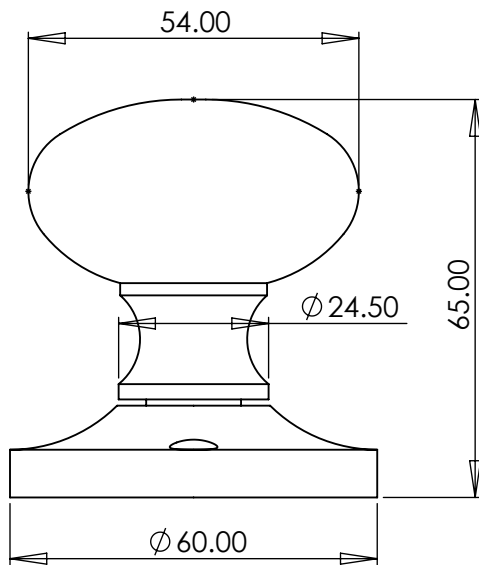

Solid Bronze Rustic

DOOR & CABINET HARDWARE

RDB4975 MORTICE KNOB ON ROSE ALVELEY DESIGN

2

1

2

Dimensions:
see the outlines given above

3

Brass wood screws x 6pc

1

Box
Contains

Mortice Knob on Rose
Alveley Design
illustrated

2

General dimension of
Mortice Knob on Rose Alveley Design

3

Supplied with:
6x 25mm Brass wood screws

M Marcus Ltd., Dudley

| Product Code | Material | Description | Sizes shown are in mm and approximate. We reserve the right to amend where necessary and without any prior notice. |
|--------------|--------------|--|--|
| RDB4975 | Solid Bronze | Rustic Dark Bronze Mortice Knob on Rose Alveley Design | |