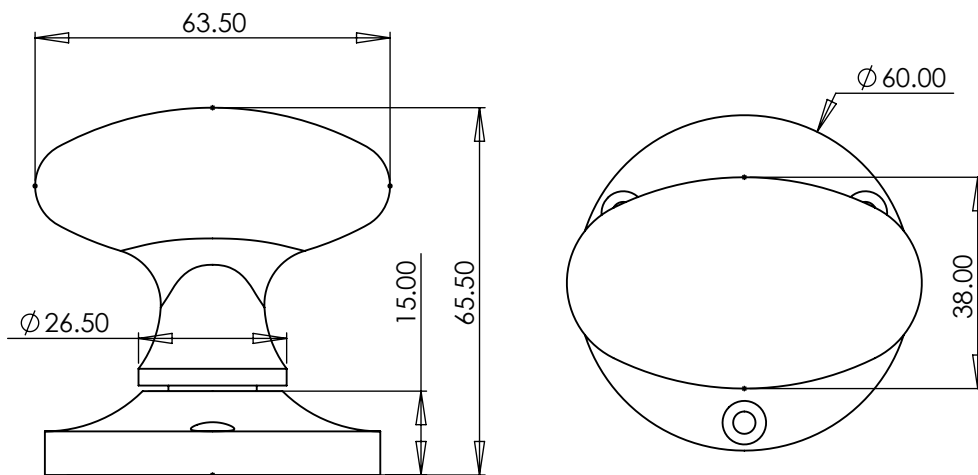

Solid Bronze Rustic

DOOR & CABINET HARDWARE

RDB4555 MORTICE KNOB ON ROSE KNOWLE DESIGN

2

1

2 Dimensions:
see the outlines given above

3  Brass wood screws x 6pc

| | | | |
|-------------------------|---|--|---|
| <p>Box Contains</p> | <p>1 Mortice Knob on Rose Knowle Design illustrated</p> | <p>2 General dimension of Mortice Knob on Rose Knowle Design</p> | <p>3 Supplied with: 6x 25mm Brass wood screws</p> |
|-------------------------|---|--|---|

M Marcus Ltd., Dudley

| Product Code | Material | Description | Sizes shown are in mm and approximate. We reserve the right to amend where necessary and without any prior notice. |
|--------------|--------------|---|---|
| RDB4555 | Solid Bronze | Rustic Dark Bronze Mortice Knob on Rose Knowle Design | |