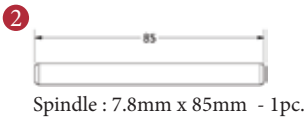

AVON SHORT LEVER LOCK HANDLE

This lock handle is suitable for use with most U.K. sashlocks with 57mm CTC.  
For a new interior door installation we would recommend using our York 3 lever sashlock from the list below.

FINISHES

- Satin Chrome
- Polished Brass
- Polished Chrome

3 LEVER SASHLOCK

(not Included, must be ordered separately)

- YKSL32N-AT 2 1/2" Antique Finish
- YKSL32N-BLK 2 1/2" Black Finish
- YKSL32N-MB 2 1/2" Matt Bronze Finish
- YKSL32N-PB 2 1/2" Brass Finish
- YKSL32N-PC&PN 2 1/2" Polished Chrome & Nickel Finish
- YKSL32N-SB 2 1/2" Satin Brass Finish
- YKSL32N-SN&SC 2 1/2" Satin Nickel & Chrome Finish
- YKSL33N-AT 3" Antique Finish
- YKSL33N-BLK 3" Black Finish
- YKSL33N-MB 3" Matt Bronze Finish
- YKSL33N-PB 3" Brass Finish
- YKSL33N-PC&PN 3" Polished Chrome & Nickel Finish
- YKSL33N-SB 3" Satin Brass Finish
- YKSL33N-SN&SC 3" Satin Nickel & Chrome Finish

Box Contains

- ① Lever handle illustrated
- ② 1x spindle suitable for 35mm & 44 mm thick door
- ③ 8 x Wood screws

M Marcus Ltd., Dudley

Product Code

PR900

Material

Solid Brass

Sizes shown are in mm and approximate.  
We reserve the right to amend where necessary and without any prior notice.