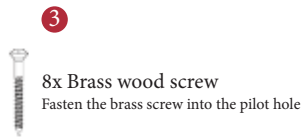

AVON SHORT LEVER LOCK HANDLE

This lock handle is suitable for use with most U.K. sashlocks with 57mm CTC.  
For a new interior door installation we would recommend using our York 3 lever sashlock from the list below.

FINISHES

- Satin Chrome
- Polished Brass
- Polished Chrome

3 LEVER SASHLOCK

(not Included, must be ordered separately)

- YKSL32N-AT 2 1/2" Antique Finish
- YKSL32N-BLK 2 1/2" Black Finish
- YKSL32N-MB 2 1/2" Matt Bronze Finish
- YKSL32N-PB 2 1/2" Brass Finish
- YKSL32N-PC&PN 2 1/2" Polished Chrome & Nickel Finish
- YKSL32N-SB 2 1/2" Satin Brass Finish
- YKSL32N-SN&SC 2 1/2" Satin Nickel & Chrome Finish
- YKSL33N-AT 3" Antique Finish
- YKSL33N-BLK 3" Black Finish
- YKSL33N-MB 3" Matt Bronze Finish
- YKSL33N-PB 3" Brass Finish
- YKSL33N-PC&PN 3" Polished Chrome & Nickel Finish
- YKSL33N-SB 3" Satin Brass Finish
- YKSL33N-SN&SC 3" Satin Nickel & Chrome Finish

Box Contains

- ① Lever handle illustrated
- ② 1x spindle suitable for 35mm & 44 mm thick door
- ③ 8 x Wood screws

M Marcus Ltd., Dudley

Product Code

PR900

Material

Solid Brass

Sizes shown are in mm and approximate.  
We reserve the right to amend where necessary and without any prior notice.