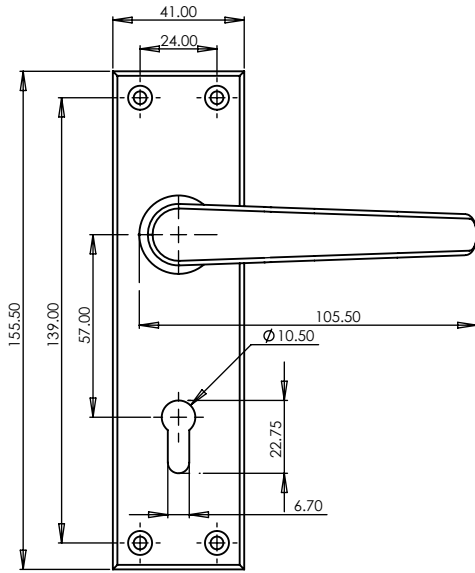

AVON SHORT LEVER LOCK HANDLE

This lock handle is suitable for use with most U.K. sashlocks with 57mm CTC.  
For a new interior door installation we would recommend using our York 3 lever sashlock from the list below.

FINISHES

- Satin Chrome
- Polished Brass
- Polished Chrome

3 LEVER SASHLOCK

(not Included, must be ordered separately)

- YKSL32N-AT 2 1/2" Antique Finish
- YKSL32N-BLK 2 1/2" Black Finish
- YKSL32N-MB 2 1/2" Matt Bronze Finish
- YKSL32N-PB 2 1/2" Brass Finish
- YKSL32N-PC&PN 2 1/2" Polished Chrome & Nickel Finish
- YKSL32N-SB 2 1/2" Satin Brass Finish
- YKSL32N-SN&SC 2 1/2" Satin Nickel & Chrome Finish
- YKSL33N-AT 3" Antique Finish
- YKSL33N-BLK 3" Black Finish
- YKSL33N-MB 3" Matt Bronze Finish
- YKSL33N-PB 3" Brass Finish
- YKSL33N-PC&PN 3" Polished Chrome & Nickel Finish
- YKSL33N-SB 3" Satin Brass Finish
- YKSL33N-SN&SC 3" Satin Nickel & Chrome Finish

Box Contains

- ① Lever handle illustrated
- ② 1x spindle suitable for 35mm & 44 mm thick door
- ③ 8 x Wood screws

M Marcus Ltd., Dudley

Product Code

PR900

Material

Solid Brass

Sizes shown are in mm and approximate.  
We reserve the right to amend where necessary and without any prior notice.