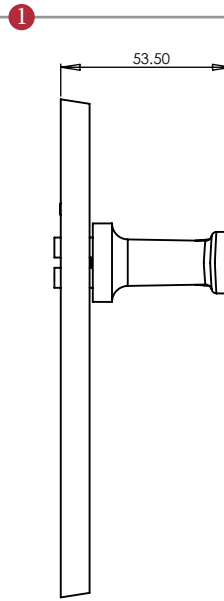

AVON SHORT LEVER LOCK HANDLE

This lock handle is suitable for use with most U.K. sashlocks with 57mm CTC.  
For a new interior door installation we would recommend using our York 3 lever sashlock from the list below.

FINISHES

- Satin Chrome
- Polished Brass
- Polished Chrome

3 LEVER SASHLOCK

(not Included, must be ordered separately)

- YKSL32N-AT 2 1/2" Antique Finish
- YKSL32N-BLK 2 1/2" Black Finish
- YKSL32N-MB 2 1/2" Matt Bronze Finish
- YKSL32N-PB 2 1/2" Brass Finish
- YKSL32N-PC&PN 2 1/2" Polished Chrome & Nickel Finish
- YKSL32N-SB 2 1/2" Satin Brass Finish
- YKSL32N-SN&SC 2 1/2" Satin Nickel & Chrome Finish
- YKSL33N-AT 3" Antique Finish
- YKSL33N-BLK 3" Black Finish
- YKSL33N-MB 3" Matt Bronze Finish
- YKSL33N-PB 3" Brass Finish
- YKSL33N-PC&PN 3" Polished Chrome & Nickel Finish
- YKSL33N-SB 3" Satin Brass Finish
- YKSL33N-SN&SC 3" Satin Nickel & Chrome Finish

Box Contains

- ① Lever handle illustrated
- ② 1x spindle suitable for 35mm & 44 mm thick door
- ③ 8 x Wood screws

M Marcus Ltd., Dudley

Product Code

PR900

Material

Solid Brass

Sizes shown are in mm and approximate.  
We reserve the right to amend where necessary and without any prior notice.