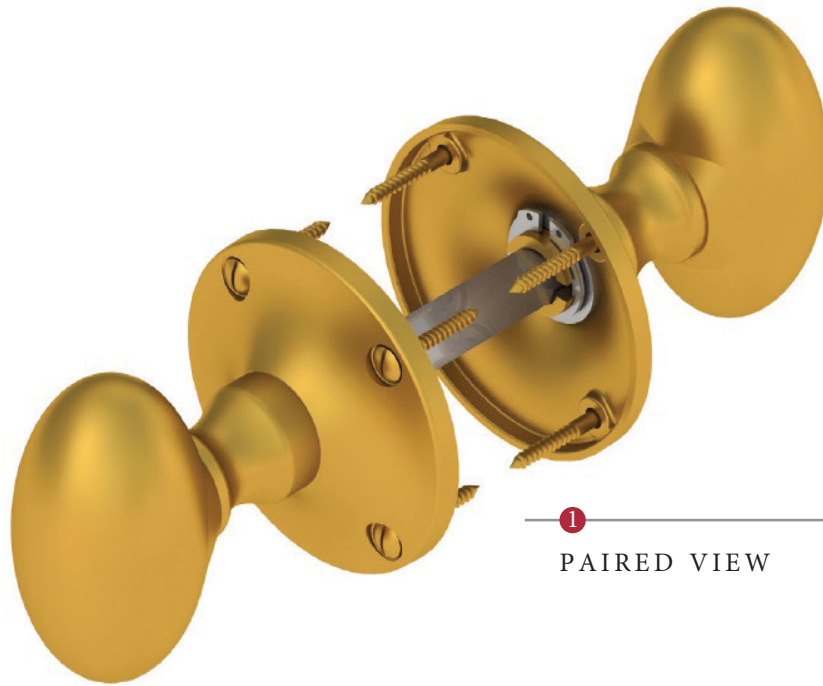

MAYFAIR MORTICE KNOB UNSPRUNG

1
PAIRED VIEW

This unsprung mortice knob is suitable for use with most U.K. heavy duty tubular latches.
For a new interior door installation we would recommend using our York heavy duty tubular latch from the list below.

HEAVY DUTY TUBULAR LATCHES
(not Included, must be ordered seperately)

YKAL3-AT	3" Bolt Through Antique Finish
YKAL3-BLK	3" Bolt Through Black Finish
YKAL3-MB	3" Bolt Through Matt Bronze Finish
YKAL3-PB	3" Bolt Through Polished Brass Finish
YKAL3-PC&PN	3" Bolt Thro' Pol.Chrome/Nickel Finish
YKAL3-SB	3" Bolt Through Satin Brass Finish
YKAL3-SN&SC	3" Bolt Thro' Sat.Chrome/Nickel Finish

Box Contains	1	2	3	4	5
	Pair of mortice knobs	2x spindle suitable for 35mm & 44mm thick door	1x Allen Key	1x Iron screw	8x Brass wood screw

M Marcus Ltd., Dudley

Product Code	Material	Available in all Heritage Brass finishes.	Sizes shown are in mm and approximate. We reserve the right to amend where necessary and without any prior notice.
MAY960	Solid Brass		