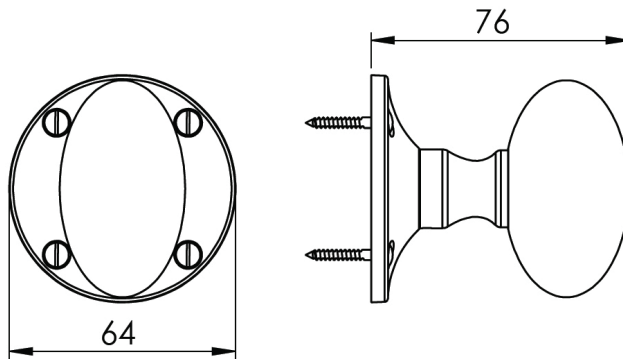

MAYFAIR MORTICE KNOB UNSPRUNG

1
PAIRED VIEW

This unsprung mortice knob is suitable for use with most U.K. heavy duty tubular latches.
For a new interior door installation we would recommend using our York heavy duty tubular latch from the list below.

HEAVY DUTY TUBULAR LATCHES
(not Included, must be ordered seperately)

YKAL3-AT	3" Bolt Through Antique Finish
YKAL3-BLK	3" Bolt Through Black Finish
YKAL3-MB	3" Bolt Through Matt Bronze Finish
YKAL3-PB	3" Bolt Through Polished Brass Finish
YKAL3-PC&PN	3" Bolt Thro' Pol.Chrome/Nickel Finish
YKAL3-SB	3" Bolt Through Satin Brass Finish
YKAL3-SN&SC	3" Bolt Thro' Sat.Chrome/Nickel Finish

Box Contains	1	2	3	4	5
	Pair of mortice knobs	2x spindle suitable for 35mm & 44mm thick door	1x Allen Key	1x Iron screw	8x Brass wood screw

M Marcus Ltd., Dudley

Product Code	Material	Available in all Heritage Brass finishes.	Sizes shown are in mm and approximate. We reserve the right to amend where necessary and without any prior notice.
MAY960	Solid Brass		