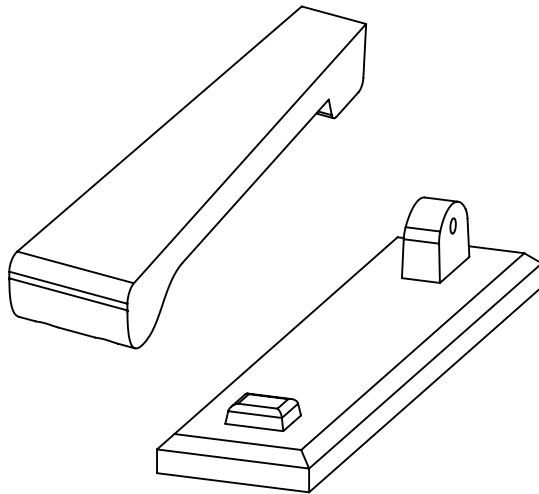

FB338 BLACK IRON SLIM DOOR KNOCKER

2 Dimensions:  
see the outlines given above

Box  
Contains

1  
Knocker illustrated

2  
General dimension of  
Knocker

3  
Supplied with:  
2x 60mm threaded back bolt and matching finish end cap  
2x matching finish nut and washer

  
M Marcus Ltd., Dudley

Product Code

FB338

Material

Cast Iron

Sizes shown are in mm and approximate.  
We reserve the right to amend where  
necessary and without any prior notice.