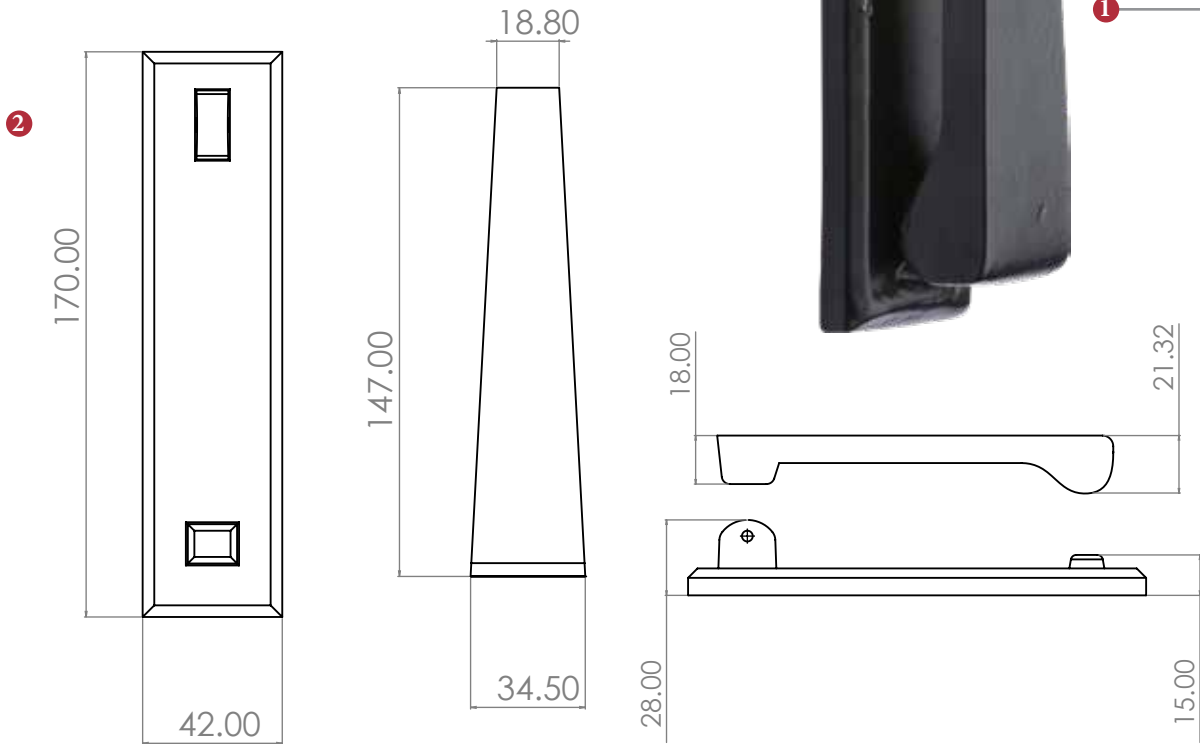

FB338 BLACK IRON SLIM DOOR KNOCKER

2 Dimensions:  
see the outlines given above

Box  
Contains

1  
Knocker illustrated

2  
General dimension of  
Knocker

3  
Supplied with:  
2x 60mm threaded back bolt and matching finish end cap  
2x matching finish nut and washer

  
M Marcus Ltd., Dudley

Product Code

FB338

Material

Cast Iron

Sizes shown are in mm and approximate.  
We reserve the right to amend where  
necessary and without any prior notice.