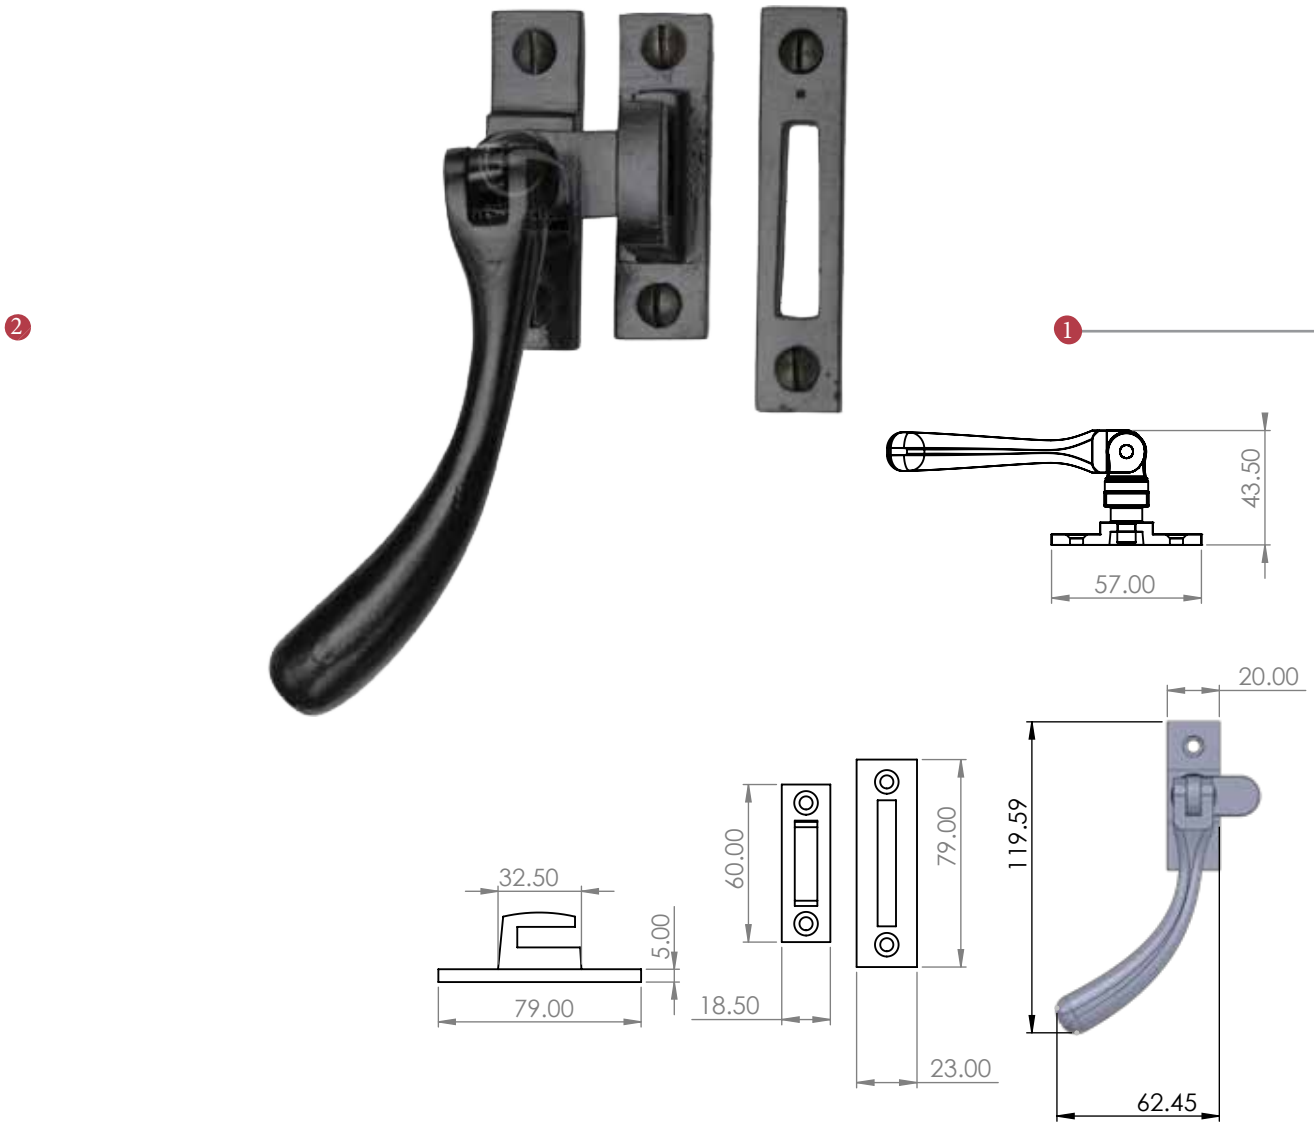

FB1008 MP/HP BLACK IRON CASEMENT WINDOW FASTENER

② Dimensions:
see the outlines given above

③  6 x Flat Head Dome
Steel powder-coated screw

Overview	① Casement fastener illustrated	② (General dimensions of Casement fastener)	③ Supplied with: 6 x 25mm screws
----------	---------------------------------	---	-------------------------------------

M Marcus Ltd., Dudley

Product Code	Material	Sizes shown are in mm and approximate. We reserve the right to amend where necessary and without any prior notice.
FB1008 MP/HP	Iron	