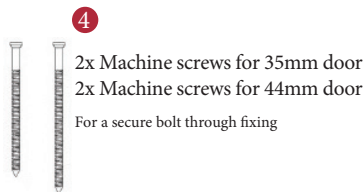

COLUMBUS LEVER ON ROSE

1  
PAIRED VIEW

This latch handle is suitable for use with most U.K. tubular latches.  
For a new door installation we would recommend using our York standard tubular latch from the list below.

TUBULAR LATCH  
(not Included, must be ordered separately)

YKTL2-AT	2½" Antique Finish
YKTL2-BLK	2½" Black Finish
YKTL2-MB	2½" Matt Bronze Finish
YKTL2-PB	2½" Brass Finish
YKTL2-PC&PN	2½" Polished Chrome & Nickel Finish
YKTL2-SB	2½" Satin Brass Finish
YKTL2-SN&SC	2½" Satin Nickel & Chrome Finish
YKTL3-AT	3" Antique Finish
YKTL3-BLK	3" Black Finish
YKTL3-MB	3" Matt Bronze Finish
YKTL3-PB	3" Brass Finish
YKTL3-PC&PN	3" Polished Chrome & Nickel Finish
YKTL3-SB	3" Satin Brass Finish
YKTL3-SN&SC	3" Satin Nickel & Chrome Finish

Box Contains	1	2	3	4	5
	Pair of lever handles	1x spindle suitable for 35mm & 44 mm thick door	1x Allen key	4x Machine screws	8x Steel wood screws

M Marcus Ltd., Dudley

Product Code	Material	Available in all Heritage Brass finishes.	Sizes shown are in mm and approximate. We reserve the right to amend where necessary and without any prior notice.
COL1762	Solid Brass		