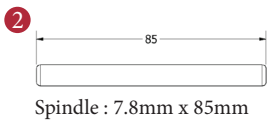

COLUMBUS LEVER ON ROSE

1  
PAIRED VIEW

This latch handle is suitable for use with most U.K. tubular latches.  
For a new door installation we would recommend using our York standard tubular latch from the list below.

TUBULAR LATCH  
(not Included, must be ordered separately)

YKTL2-AT	2½" Antique Finish
YKTL2-BLK	2½" Black Finish
YKTL2-MB	2½" Matt Bronze Finish
YKTL2-PB	2½" Brass Finish
YKTL2-PC&PN	2½" Polished Chrome & Nickel Finish
YKTL2-SB	2½" Satin Brass Finish
YKTL2-SN&SC	2½" Satin Nickel & Chrome Finish
YKTL3-AT	3" Antique Finish
YKTL3-BLK	3" Black Finish
YKTL3-MB	3" Matt Bronze Finish
YKTL3-PB	3" Brass Finish
YKTL3-PC&PN	3" Polished Chrome & Nickel Finish
YKTL3-SB	3" Satin Brass Finish
YKTL3-SN&SC	3" Satin Nickel & Chrome Finish

Box Contains	1	2	3	4	5
	Pair of lever handles	1x spindle suitable for 35mm & 44 mm thick door	1x Allen key	4x Machine screws	8x Steel wood screws

M Marcus Ltd., Dudley

Product Code	Material	Available in all Heritage Brass finishes.	Sizes shown are in mm and approximate. We reserve the right to amend where necessary and without any prior notice.
COL1762	Solid Brass		