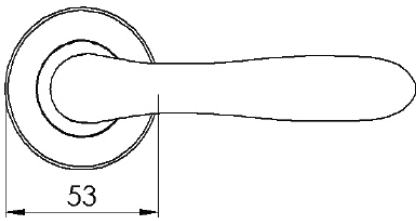

COLUMBUS LEVER ON ROSE

1  
PAIRED VIEW

This latch handle is suitable for use with most U.K. tubular latches.  
For a new door installation we would recommend using our York standard tubular latch from the list below.

TUBULAR LATCH  
(not Included, must be ordered separately)

YKTL2-AT	2½" Antique Finish
YKTL2-BLK	2½" Black Finish
YKTL2-MB	2½" Matt Bronze Finish
YKTL2-PB	2½" Brass Finish
YKTL2-PC&PN	2½" Polished Chrome & Nickel Finish
YKTL2-SB	2½" Satin Brass Finish
YKTL2-SN&SC	2½" Satin Nickel & Chrome Finish
YKTL3-AT	3" Antique Finish
YKTL3-BLK	3" Black Finish
YKTL3-MB	3" Matt Bronze Finish
YKTL3-PB	3" Brass Finish
YKTL3-PC&PN	3" Polished Chrome & Nickel Finish
YKTL3-SB	3" Satin Brass Finish
YKTL3-SN&SC	3" Satin Nickel & Chrome Finish

Box Contains	1	2	3	4	5
	Pair of lever handles	1x spindle suitable for 35mm & 44 mm thick door	1x Allen key	4x Machine screws	8x Steel wood screws

M Marcus Ltd., Dudley

Product Code	Material	Available in all Heritage Brass finishes.	Sizes shown are in mm and approximate. We reserve the right to amend where necessary and without any prior notice.
COL1762	Solid Brass		