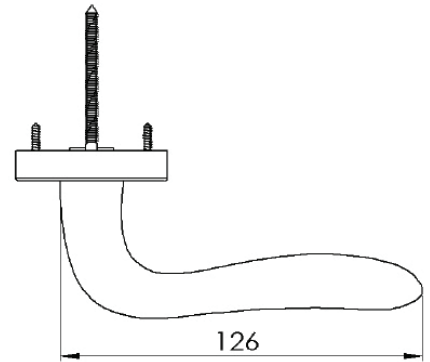

COLUMBUS LEVER ON ROSE

1  
PAIRED VIEW

This latch handle is suitable for use with most U.K. tubular latches.  
For a new door installation we would recommend using our York standard tubular latch from the list below.

TUBULAR LATCH  
(not Included, must be ordered separately)

YKTL2-AT	2½" Antique Finish
YKTL2-BLK	2½" Black Finish
YKTL2-MB	2½" Matt Bronze Finish
YKTL2-PB	2½" Brass Finish
YKTL2-PC&PN	2½" Polished Chrome & Nickel Finish
YKTL2-SB	2½" Satin Brass Finish
YKTL2-SN&SC	2½" Satin Nickel & Chrome Finish
YKTL3-AT	3" Antique Finish
YKTL3-BLK	3" Black Finish
YKTL3-MB	3" Matt Bronze Finish
YKTL3-PB	3" Brass Finish
YKTL3-PC&PN	3" Polished Chrome & Nickel Finish
YKTL3-SB	3" Satin Brass Finish
YKTL3-SN&SC	3" Satin Nickel & Chrome Finish

Box Contains	1	2	3	4	5
	Pair of lever handles	1x spindle suitable for 35mm & 44 mm thick door	1x Allen key	4x Machine screws	8x Steel wood screws

M Marcus Ltd., Dudley

Product Code	Material	Available in all Heritage Brass finishes.	Sizes shown are in mm and approximate. We reserve the right to amend where necessary and without any prior notice.
COL1762	Solid Brass		