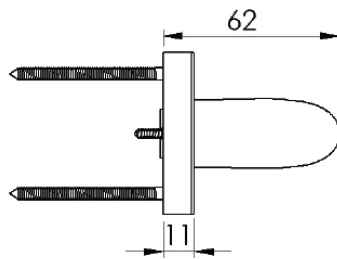

COLUMBUS LEVER ON ROSE

1  
PAIRED VIEW

This latch handle is suitable for use with most U.K. tubular latches.  
For a new door installation we would recommend using our York standard tubular latch from the list below.

TUBULAR LATCH  
(not Included, must be ordered separately)

YKTL2-AT	2½" Antique Finish
YKTL2-BLK	2½" Black Finish
YKTL2-MB	2½" Matt Bronze Finish
YKTL2-PB	2½" Brass Finish
YKTL2-PC&PN	2½" Polished Chrome & Nickel Finish
YKTL2-SB	2½" Satin Brass Finish
YKTL2-SN&SC	2½" Satin Nickel & Chrome Finish
YKTL3-AT	3" Antique Finish
YKTL3-BLK	3" Black Finish
YKTL3-MB	3" Matt Bronze Finish
YKTL3-PB	3" Brass Finish
YKTL3-PC&PN	3" Polished Chrome & Nickel Finish
YKTL3-SB	3" Satin Brass Finish
YKTL3-SN&SC	3" Satin Nickel & Chrome Finish

Box Contains	1	2	3	4	5
	Pair of lever handles	1x spindle suitable for 35mm & 44 mm thick door	1x Allen key	4x Machine screws	8x Steel wood screws

M Marcus Ltd., Dudley

Product Code	Material	Available in all Heritage Brass finishes.	Sizes shown are in mm and approximate. We reserve the right to amend where necessary and without any prior notice.
COL1762	Solid Brass		