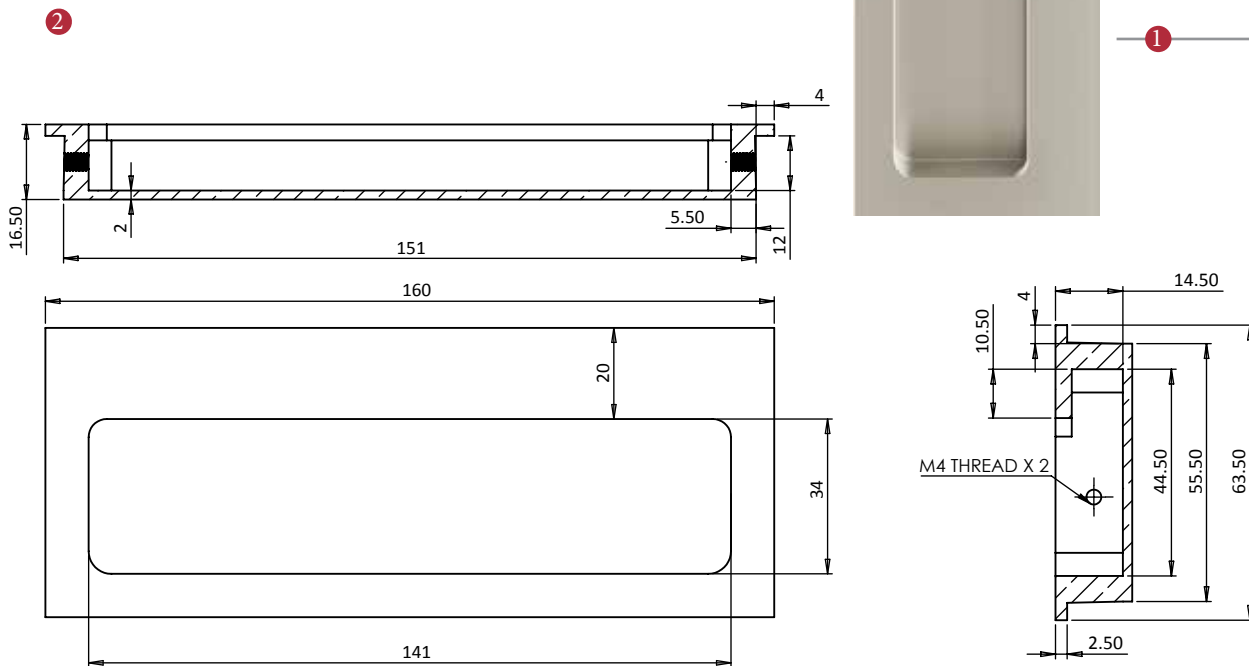

SLIDING FLUSH PULL

2 Dimensions: see the outlines given above

FINISHES

- ME Matt Bronze finish
- SE Satin Brass finish
- SN Satin Nickel finish
- PE Polished Brass finish
- PC Polished Chrome finish
- BK Matt Black finish

Overview

1 Sliding Door Flush Pull illustrated

2 General Dimension of Flush Pull

3 Supplied in pairs with: Allen Key 2x grub screws

M Marcus Ltd., Dudley

Product Code

C1862

Material

Solid Brass

Sizes shown are in mm and approximate. We reserve the right to amend where necessary and without any prior notice.