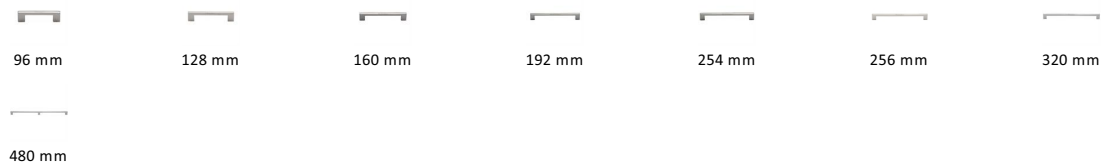

## Metro Cabinet Pull Handle

C0337 192-PNF

Heritage Brass Cabinet Pull Metro Design 192mm CTC Polished Nickel Finish

**Material:**  
Solid Brass

**Finish:**  
Polished Nickel Finish

### Available Sizes

### Product Dimensions (All dimensions are in millimeters unless otherwise indicated)

<b>Length</b>	212	<b>CTC</b>	192	<b>Width</b>	10	<b>Projection</b>	30
<b>Base</b>	20						